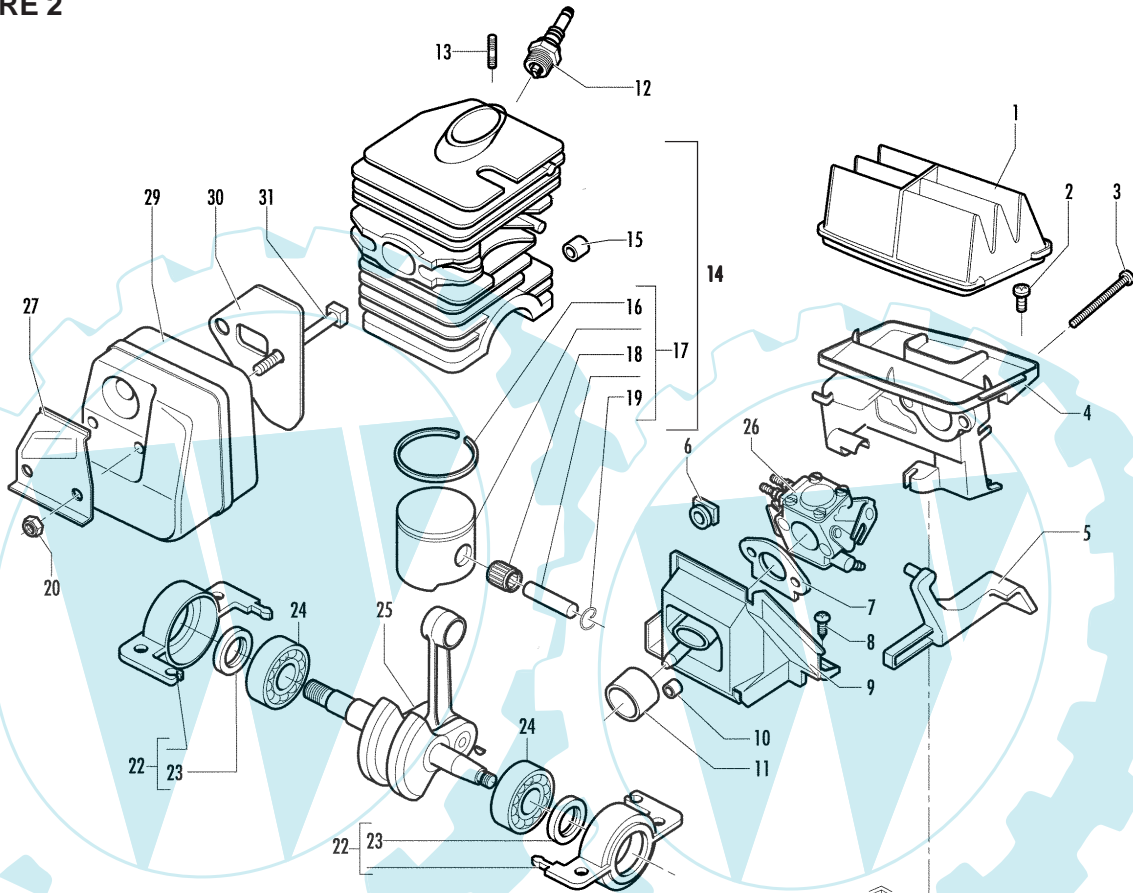

brand	PARTNER

date	MAY/03	SHEET 3/4

Model	Prefix
P 511 18".325	01

Product number
953900433

FIGURE 2