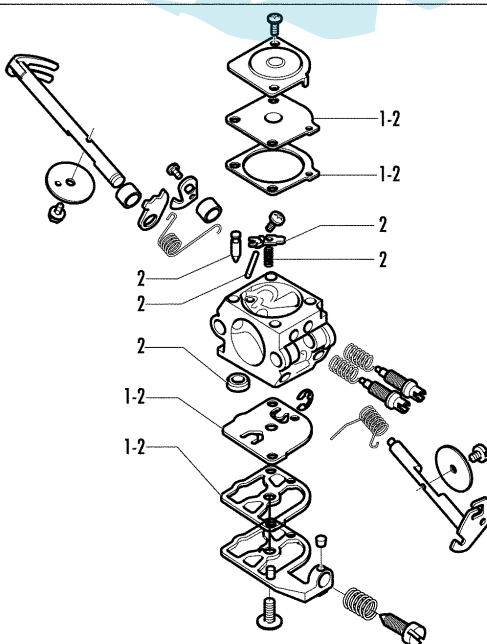

brand	<b>PARTNER</b>
-------	----------------

date	MAY/03	SHEET 4/4
------	--------	-----------

Model	Prefix
<b>P 511 18".325</b>	01

Product number
<b>953900433</b>

**FIGURE 2**

pos	P/N McC	P/N ELX	Qty	DESCRIPTION
1	503413203	503413203	1	air filter
2	503213216	503213216	2	screw
3	503213245	503213245	1	screw
4	503413101	503413101	1	filter holder
5	503105203	503105203	1	lever choke
6	501527801	501527801	1	bushing
7	501770002	501770002	1	gasket
8	503213216	503213216	3	screw
9	506013503	506013503	1	partition
10	505310751	505310751	1	rubber
11	506013202	506013202	1	bushing
12	240010	538240010	1	spark plug RCT7Y
13	503208006	503208006	1	screw
14	503625502	503625502	1	cylinder/piston ass'y
15	505310751	505310751	1	rubber
16	503289003	503289003	1	piston ring
17	249183	538249183	1	piston kit
18	501451601	501451601	1	needle bearing
19	737441000	737441000	2	ring
20	503222302	503222302	2	nut
22	506056502	506056502	2	crank shaft housing ass'y
23	505275719	505275719	2	seal ring
24	738220225	738220225	2	bearing
25	503573805	503573805	1	crank shaft assy
26	FIGURE 3		1	carb.
27	503853301	503853301	1	exh.outlet ass'y
29	506011703	506011703	1	muffler
30	503723701	503723701	1	muffler gasket
31	503218201	503218201	2	square head screw 5x57